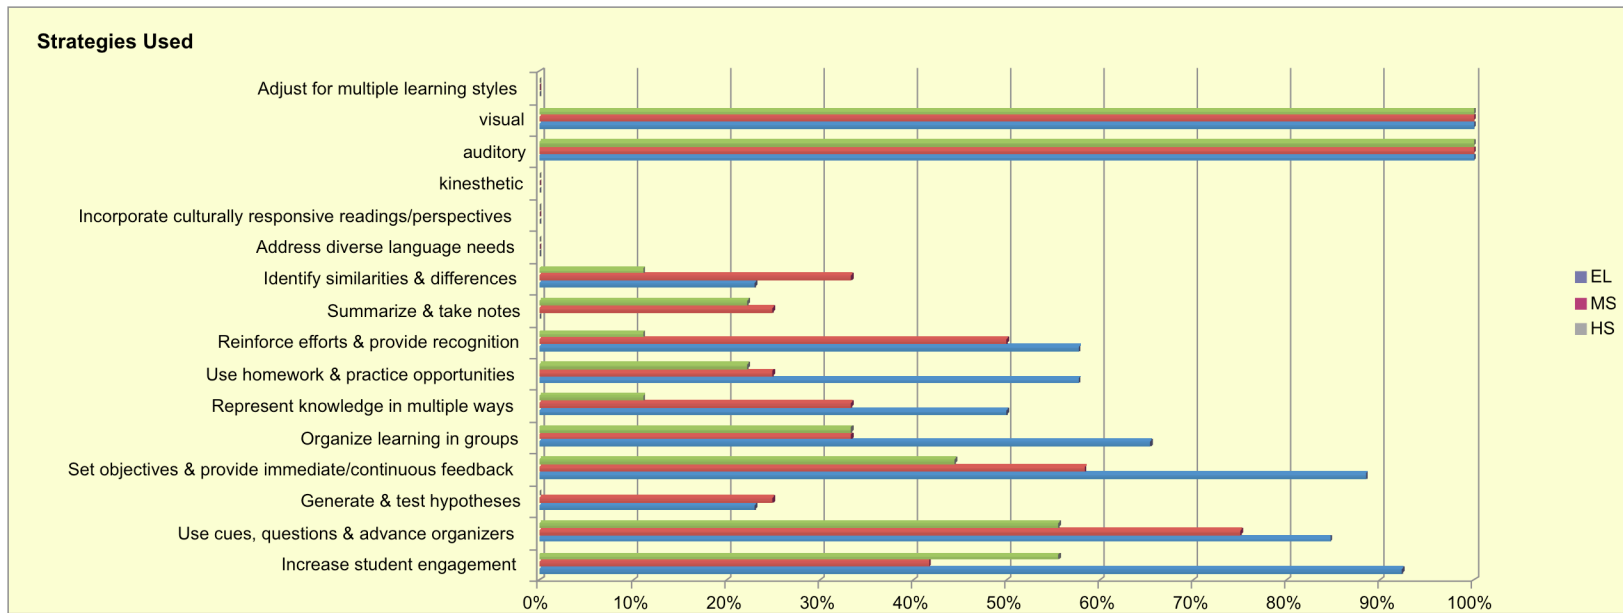

TEACHING PRACTICES OBSERVED IN MORRIS COUNTY PUBLIC SCHOOLS – USD 417

TEACHING PRACTICES OBSERVED IN MORRIS COUNTY PUBLIC SCHOOLS – USD 417 (continued)

LEARNING PRACTICES OBSERVED IN MORRIS COUNTY PUBLIC SCHOOLS – USD 417

LEARNING PRACTICES OBSERVED IN MORRIS COUNTY PUBLIC SCHOOLS – USD 417 (continued)